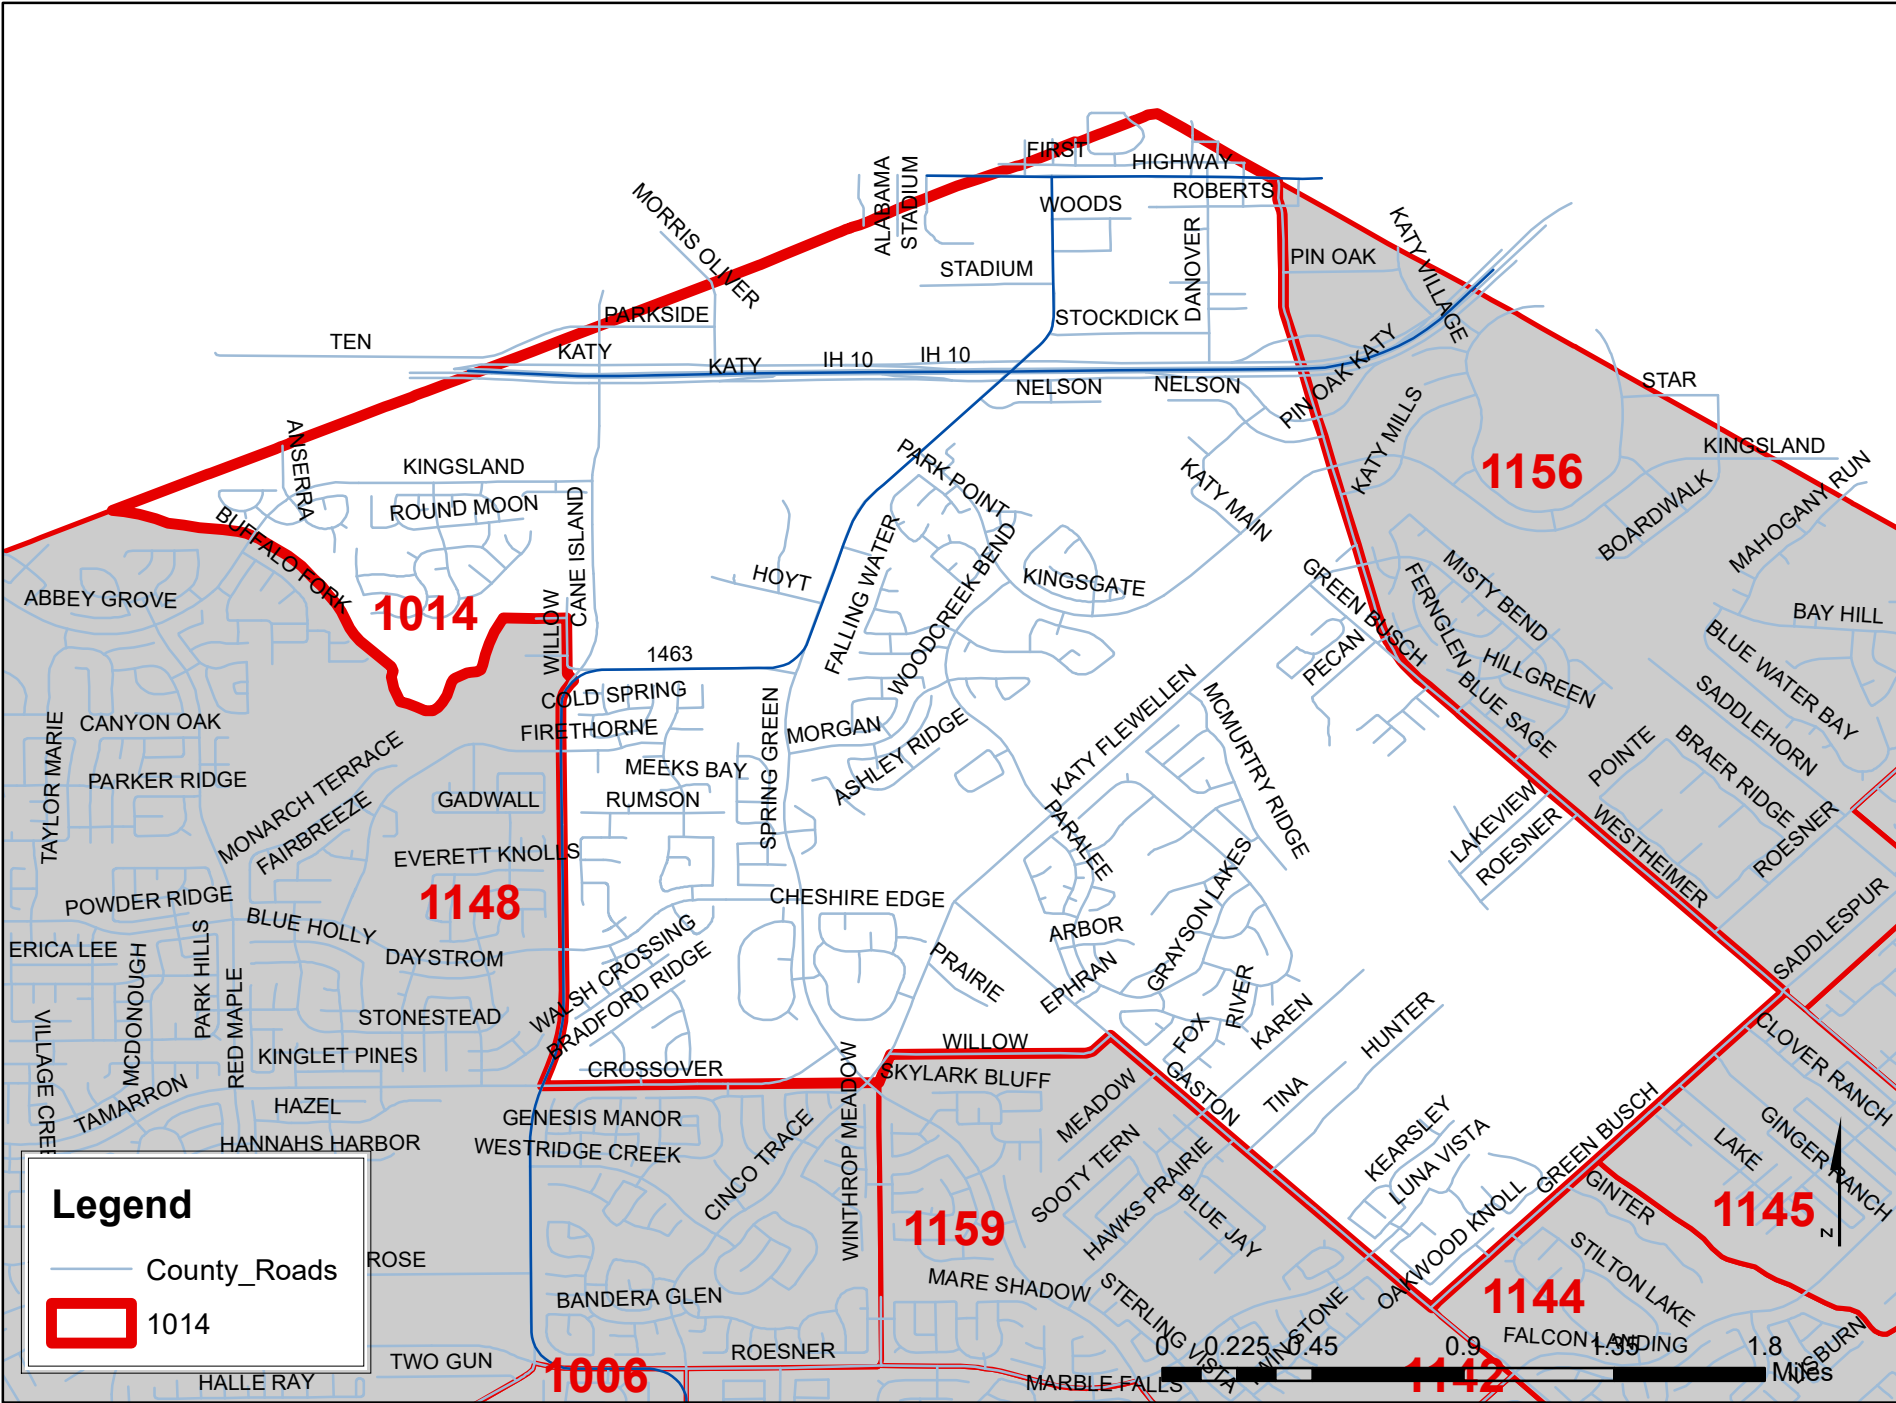

# Fort Bend County Voter Precincts - 2022

## Legend

- County\_Roads
- 1014