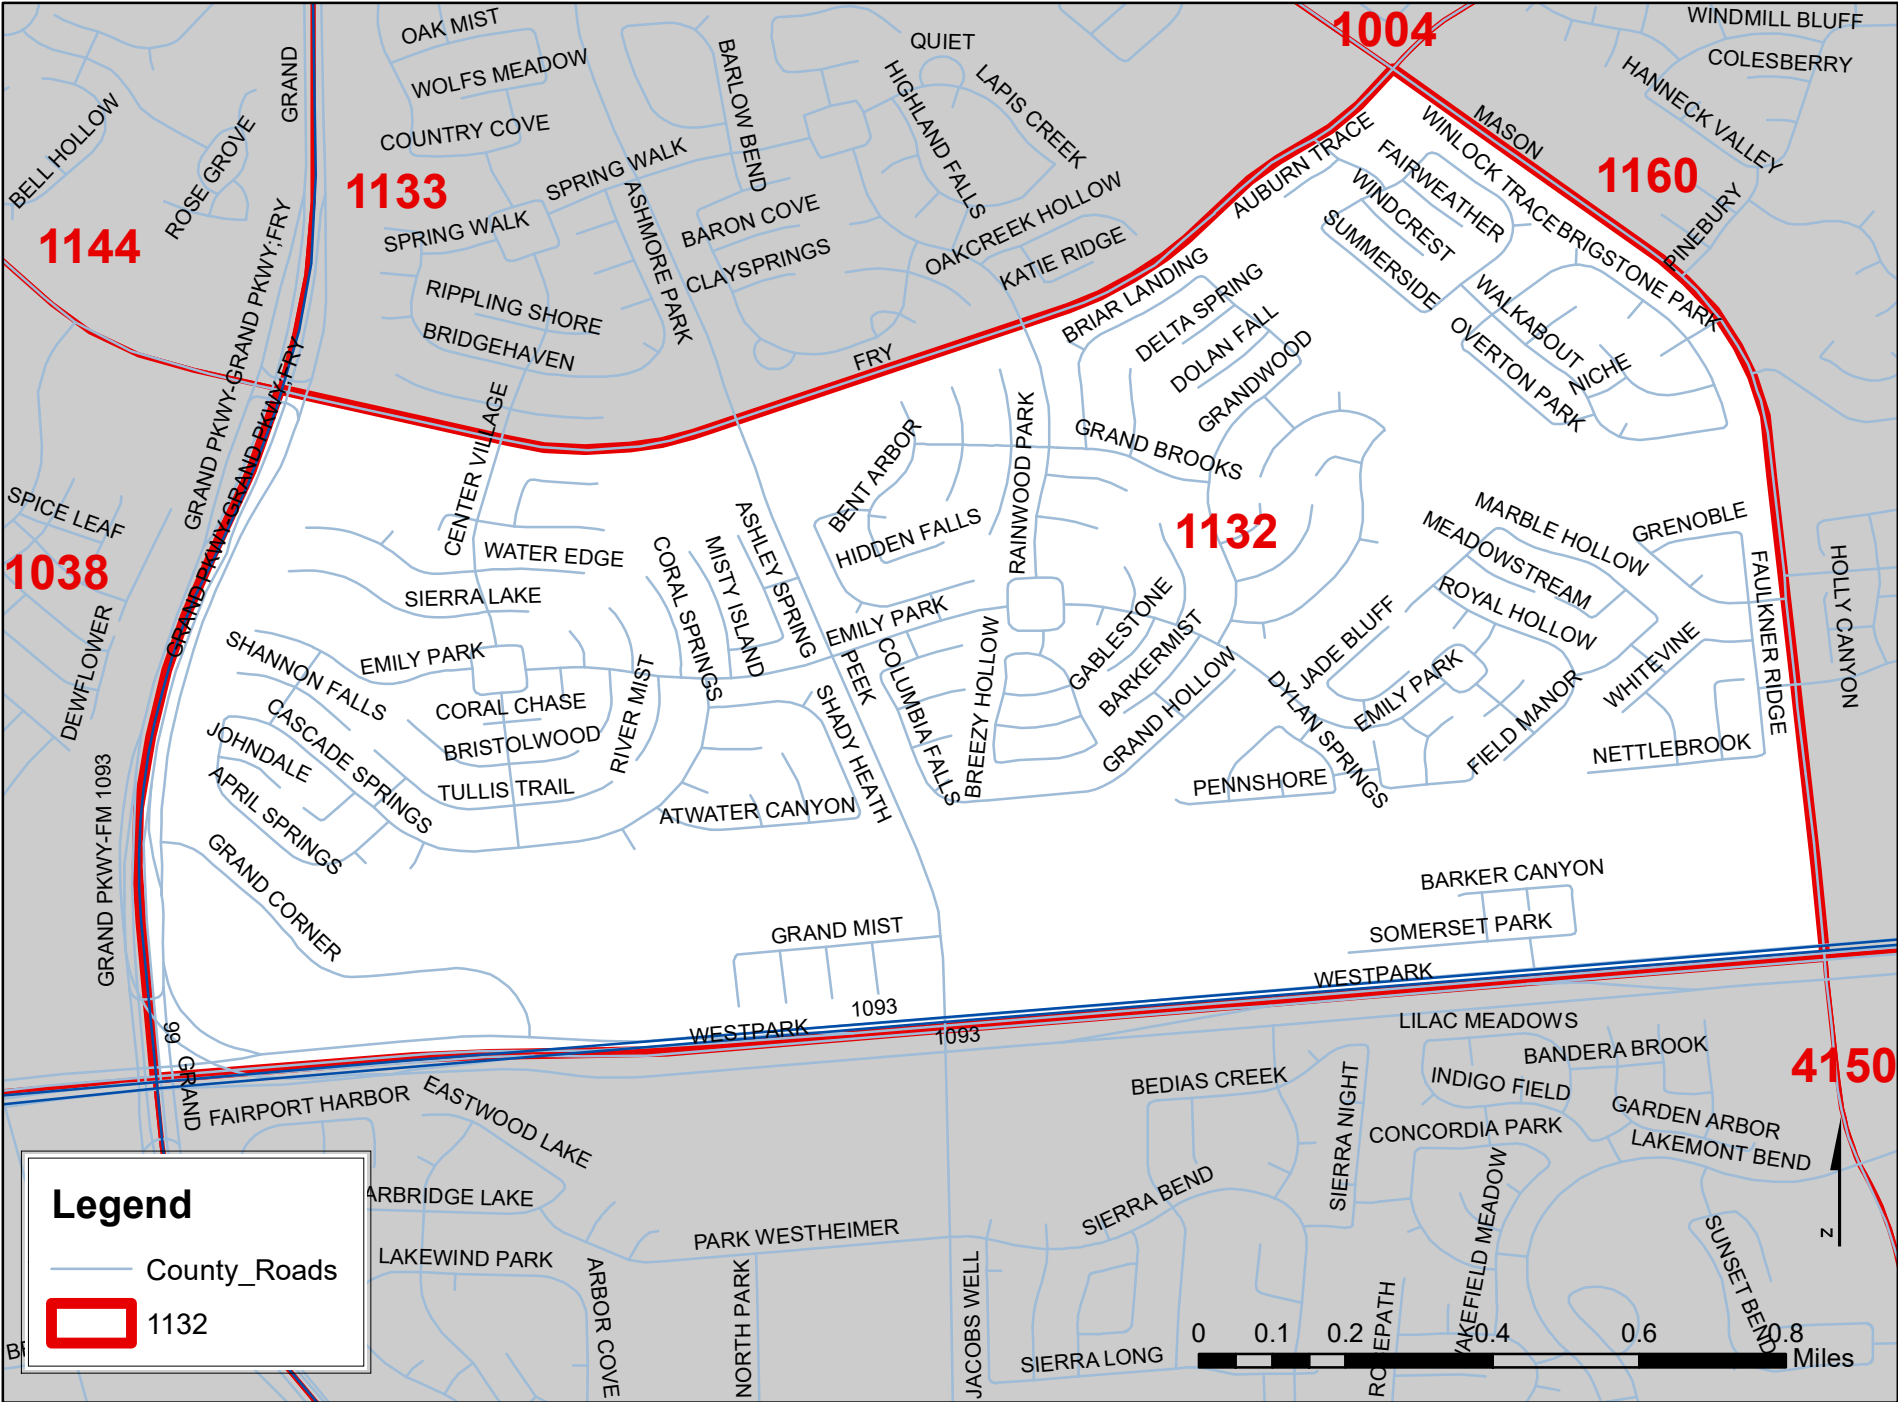

# Fort Bend County Voter Precincts - 2022

**Legend**

- County\_Roads
- 1132

0 0.1 0.2 0.4 0.6 0.8 Miles