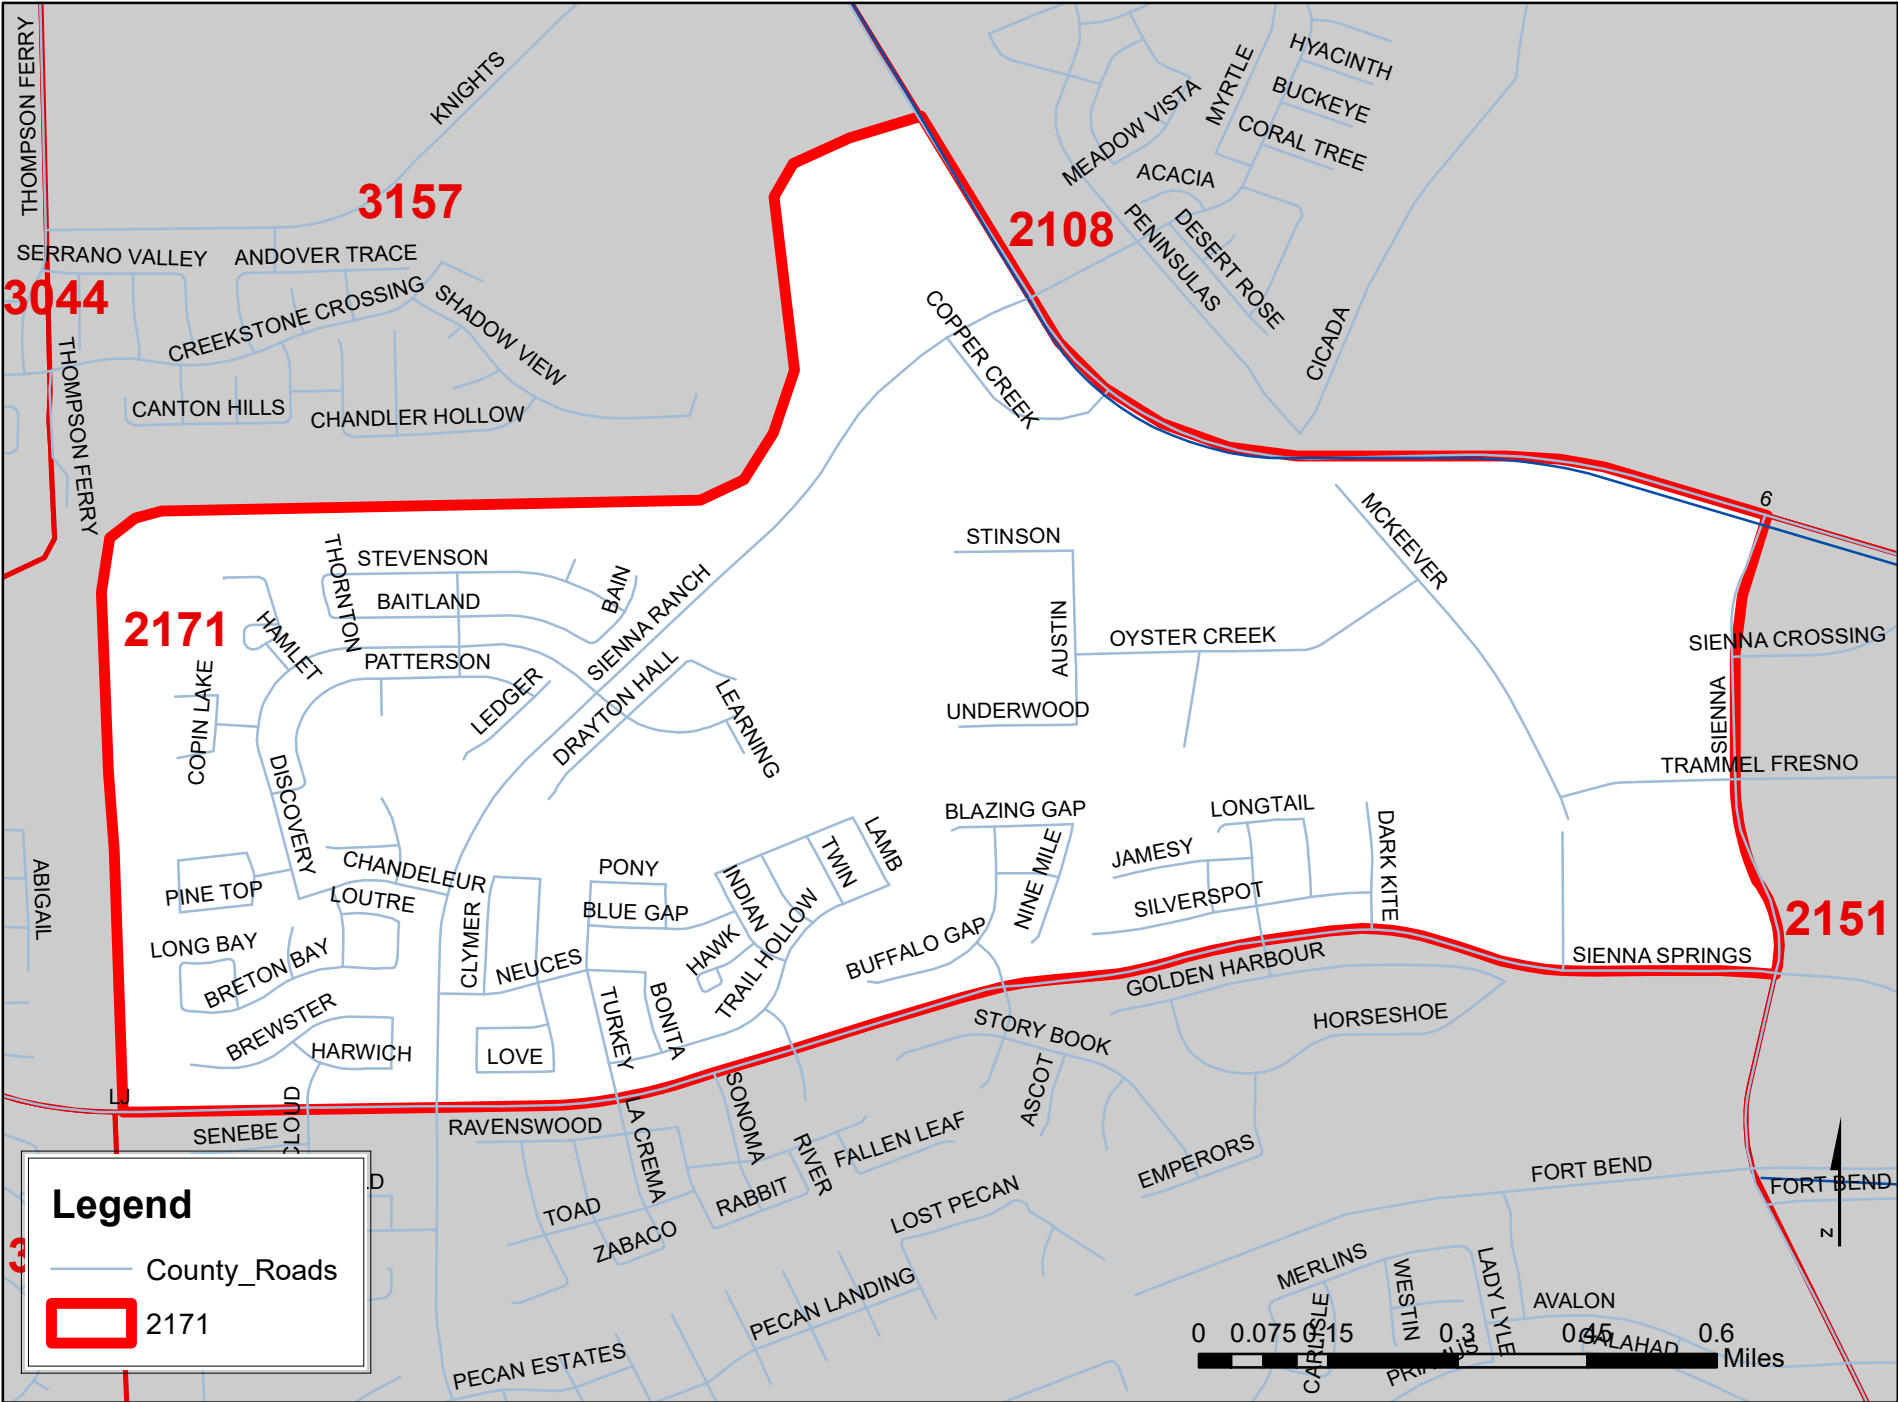

Fort Bend County Voter Precincts - 2022

Legend

- County_Roads
- 2171

0 0.075 0.15 0.3 0.45 0.6 Miles

North arrow pointing up.