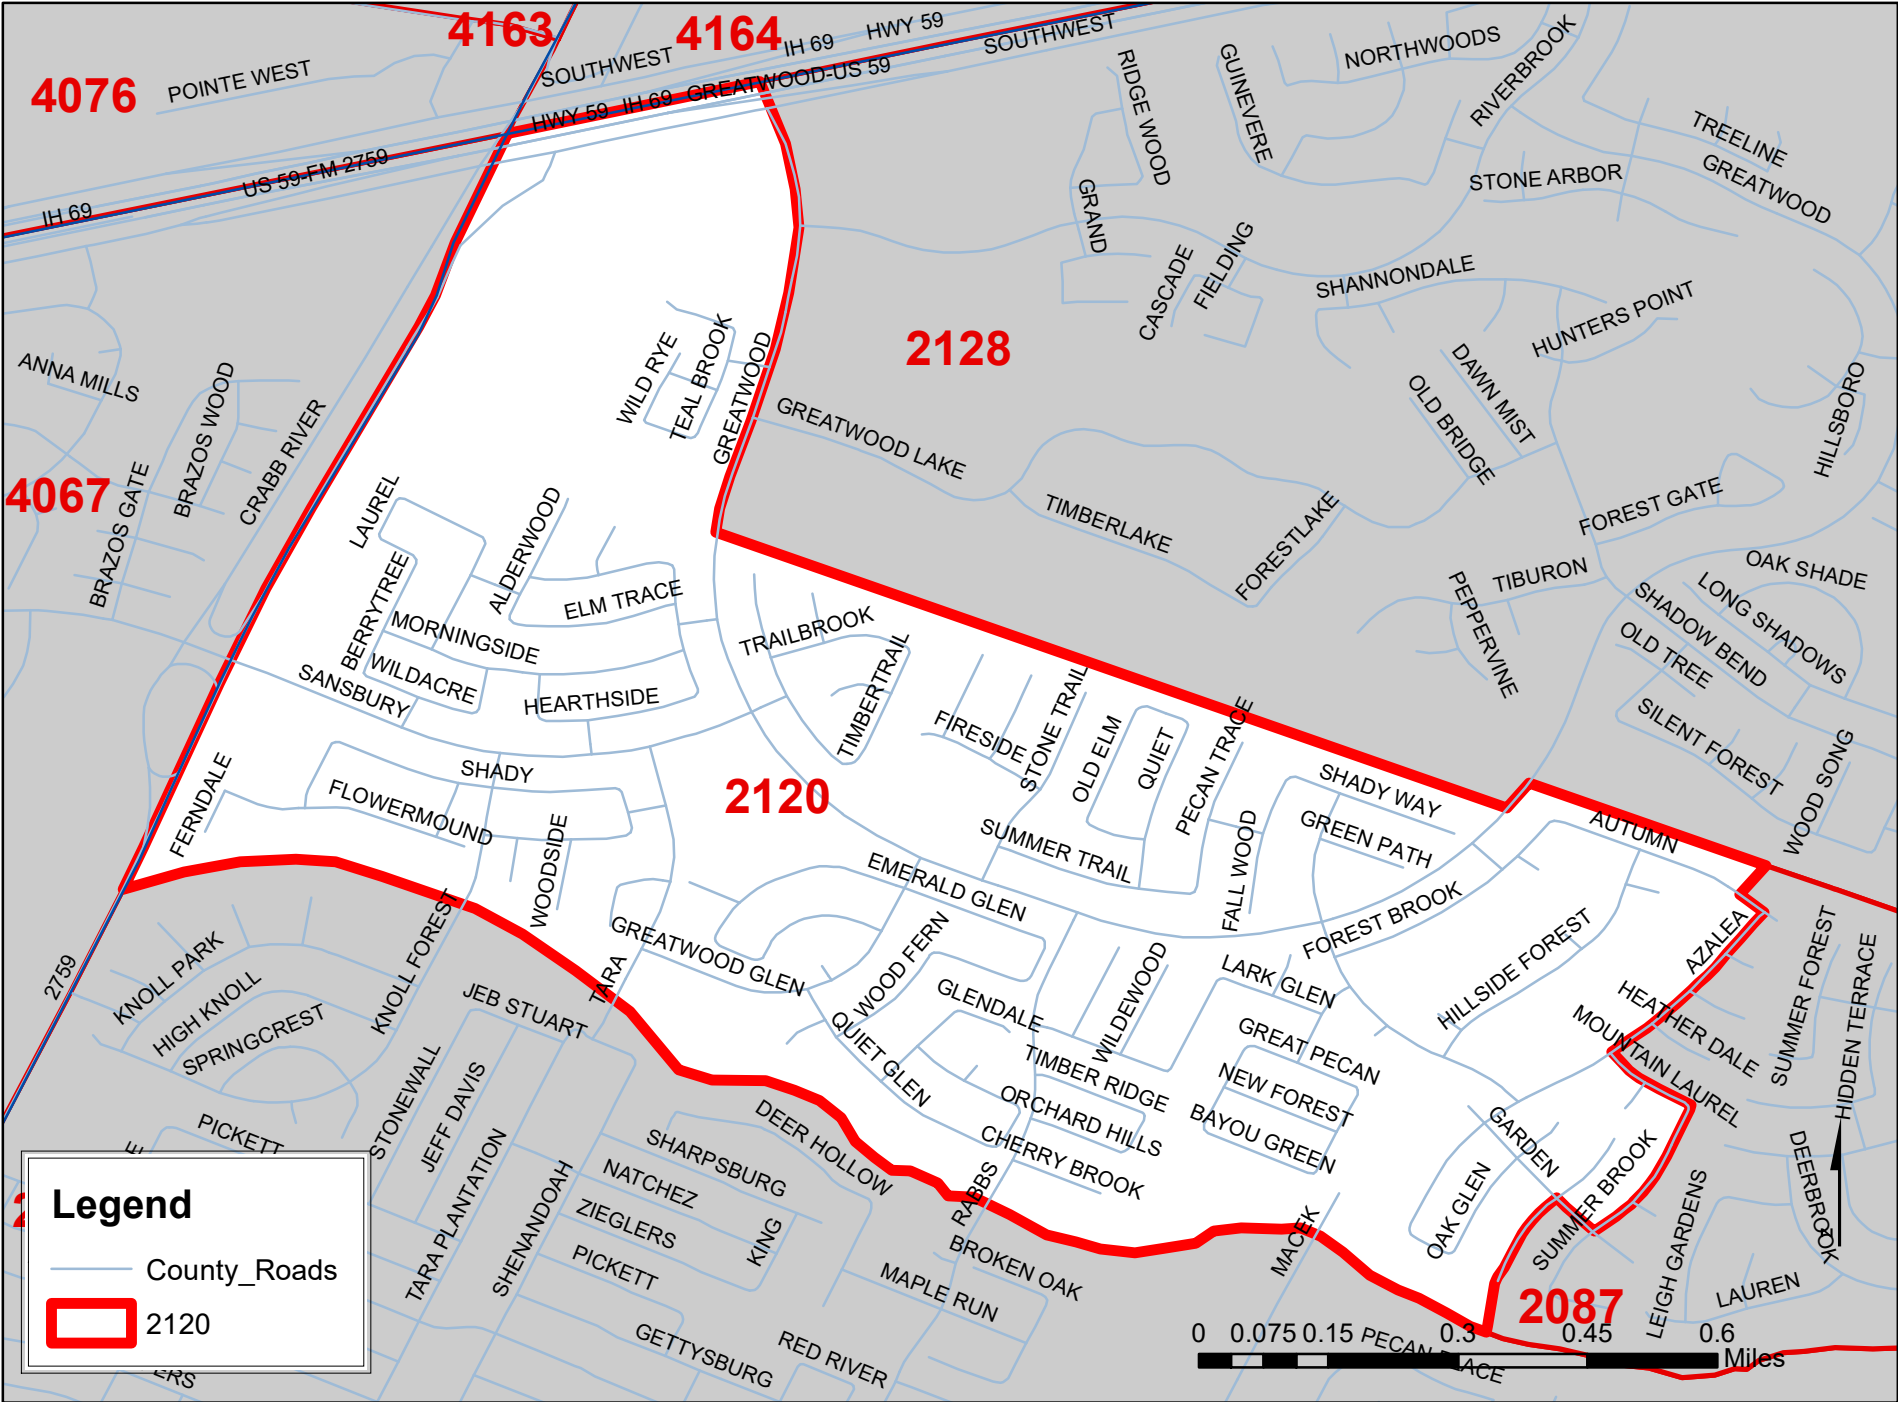

Fort Bend County Voter Precincts - 2022

Legend

- County_Roads
- 2120