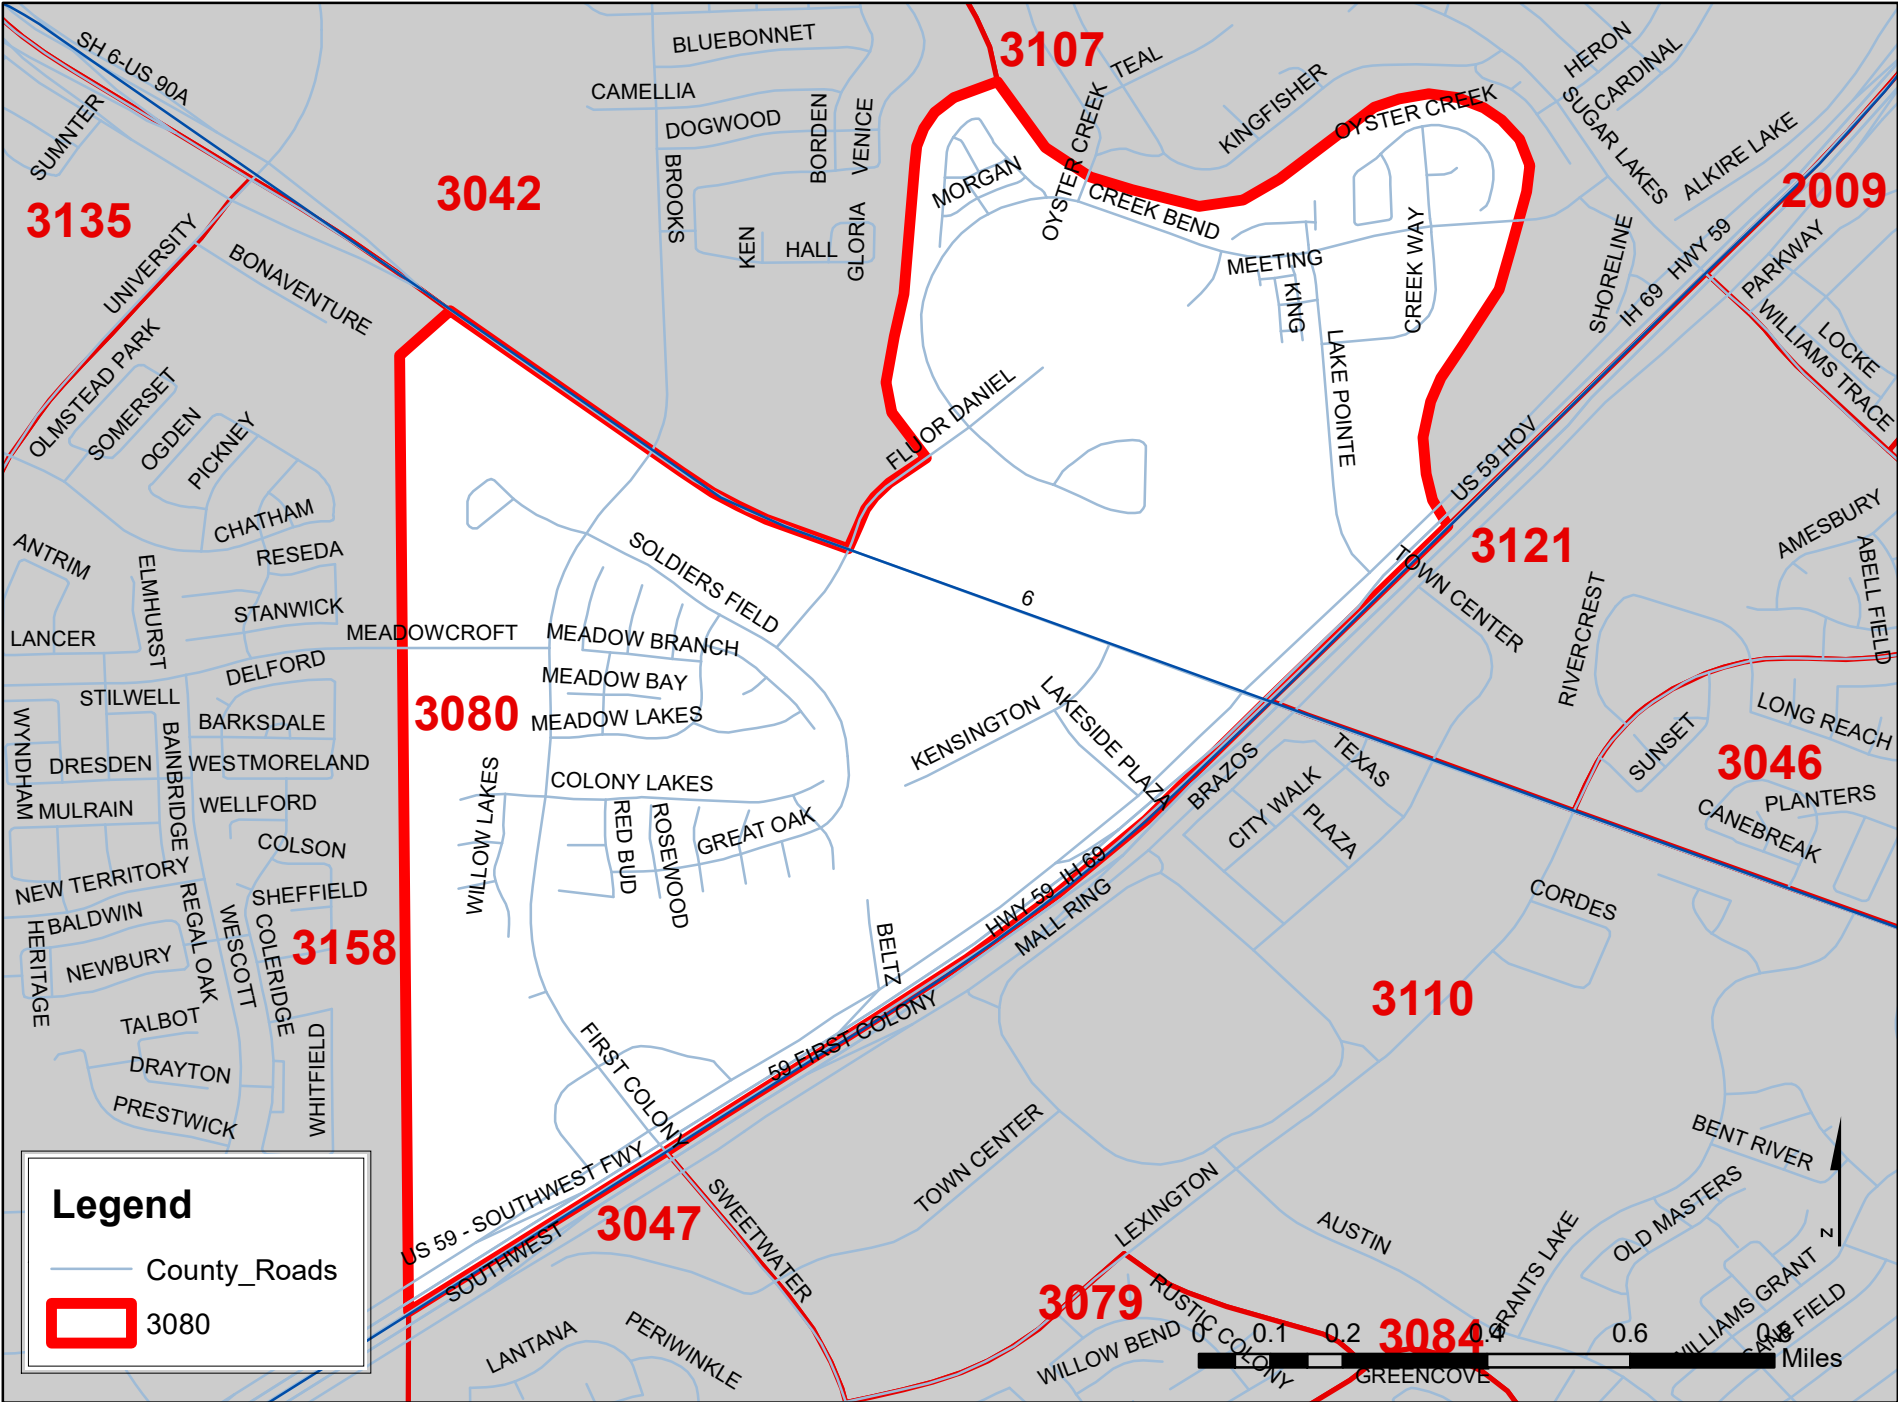

Fort Bend County Voter Precincts - 2022

Legend

- County_Roads
- 3080