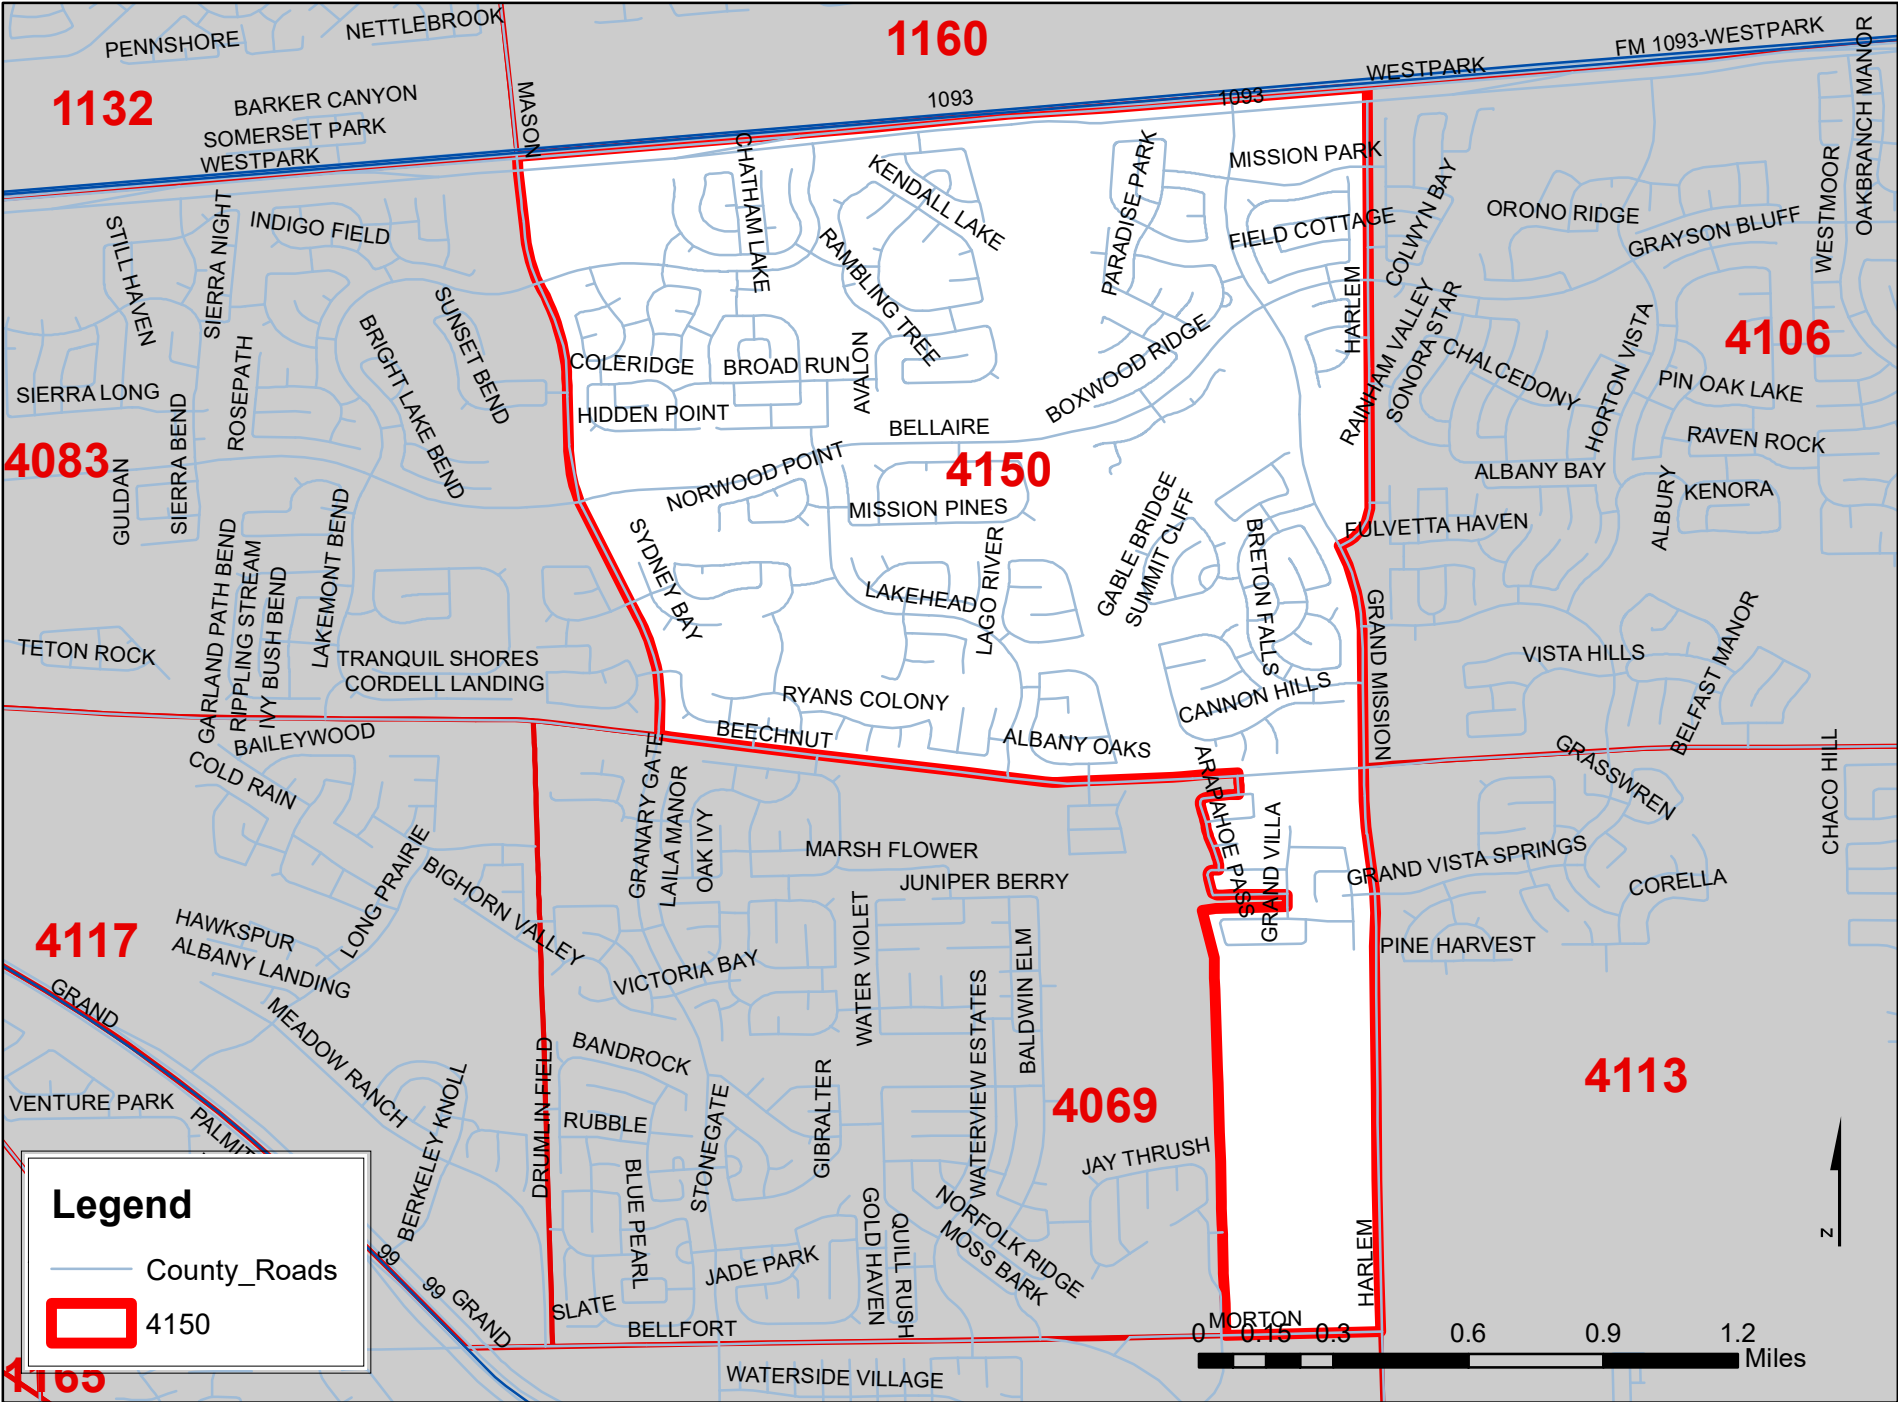

Fort Bend County Voter Precincts - 2022

Legend

- County_Roads
- 4150